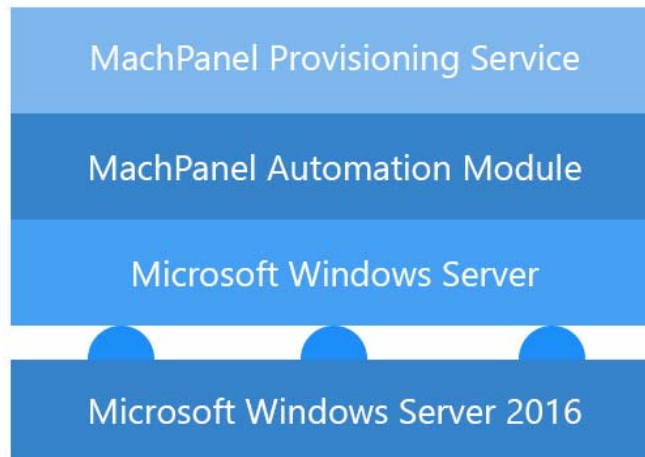

5. Service Architecture

MachPanel supports Microsoft Windows Server 2016 ^{New!}. Now, avail the opportunity of increased hardware utilization, optimized business infrastructure, and improved server availability with **MachPanel Automation Module for Work Folders Hosting Module** for Microsoft Windows Server 2016 ^{New!}.

Below is the service architecture for MachPanel Automation Module for Work Folders Hosting server:

1. Microsoft Windows Server 2016 ^{New!}

6. Detailed Features List

MachPanel Automation Module for Work Folders Hosting offers a wide range of functionality. Following features are available to service providers who have purchased **MachPanel Automation Module for Work Folders Hosting**.

6.1 Features at a Glance

MachPanel Automation Module for Work Folders Hosting key features are highlighted in the table below:

Key Features	Status
Work Folders Provisioning	✓
Active Directory Organization & Users Management	✓
Security Groups Management	✓
Work Folders Management	✓
Work Folders Hosting Service Plan Management	✓
File Syncing and Collaboration	✓
Reporting	✓

6.2 High Level Features:

MachPanel Automation Module for Work Folders Hosting allows you to benefit from a wide range of features including: